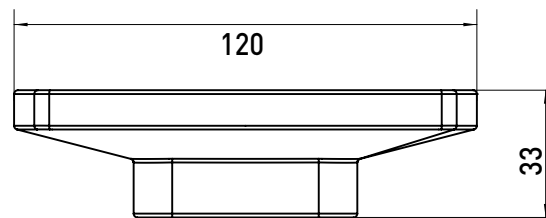

## Soap dish

**Art.No.R:6150811453**

for rail system