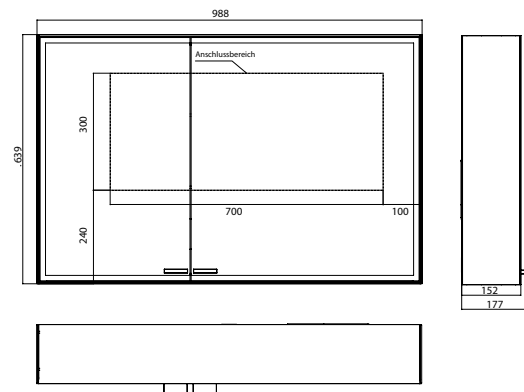

Illuminated mirror cabinet prestige 2, 988 mm, wall-mounted model, wide door on the right, IP 44 with light system

Art.No.9897 080 06

with emco light system: operation of the functions On/Off, luminous intensity, light color (2.700 to 6.500 K) and scene (Cosmetic, Energizing, Relaxing) via App, Controller or directly at the touch-control panel. Connection of different light sources via Bluetooth. For detailed information about emco light system please check www.emco-bath.com. Without emco light system: 2 switches (brightness and luminous colour cold/warm continuously dimmable). Surrounding LED-lights with mirrored back panel, 2 continuously adjustable crystal glass shelves, 2 sockets, height: 639 mm, energy efficiency grade: A - A++