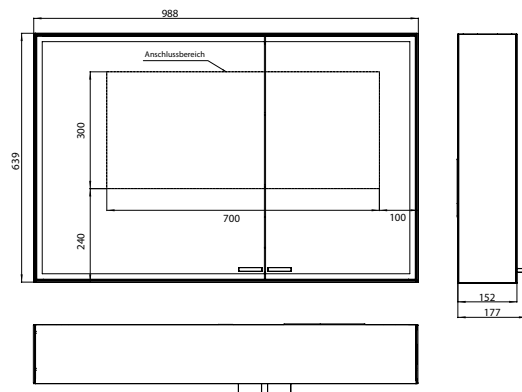

Illuminated mirror cabinet prestige 2, 988 mm, wall-mounted model, wide door on the left, IP 44 without light system

Art.No.9897 070 07

with emco light system: operation of the functions On/Off, luminous intensity, light color (2.700 to 6.500 K) and scene (Cosmetic, Energizing, Relaxing) via App, Controller or directly at the touch-control panel. Connection of different light sources via Bluetooth. For detailed information about emco light system please check www.emco-bath.com. Without emco light system: 2 switches (brightness and luminous colour cold/warm continuously dimmable). Surrounding LED-lights with mirrored back panel, 2 continuously adjustable crystal glass shelves, 2 sockets, height: 639 mm, energy efficiency grade: A - A++