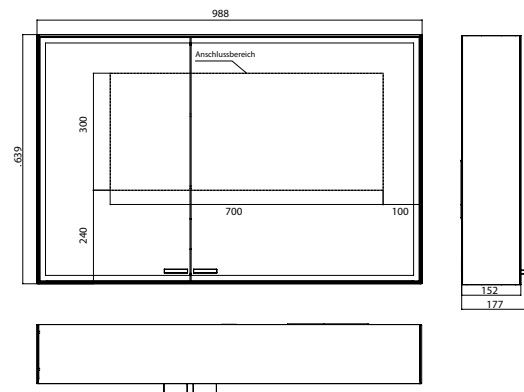

Illuminated mirror cabinet prestige 2, 988 mm, wall-mounted model, wide door on the right, IP 44 without light system

Art.No.9897 070 06

with emco light system: operation of the functions On/Off, luminous intensity, light color (2.700 to 6.500 K) and scene (Cosmetic, Energizing, Relaxing) via App, Controller or directly at the touch-control panel. Connection of different light sources via Bluetooth. For detailed information about emco light system please check [www.emco-bath.com](http://www.emco-bath.com). Without emco light system: 2 switches (brightness and luminous colour cold/warm continuously dimmable). Surrounding LED-lights with mirrored back panel, 2 continuously adjustable crystal glass shelves, 2 sockets, height: 639 mm, energy efficiency grade: A - A++