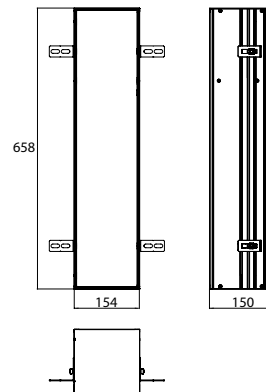

Module for WC build-in model, door tileable (tiles + adhesive, max.: 12mm) aluminium

Art.No.9756 110 12

with box for WC-paper and integrated toilet brush set, left-hinged door