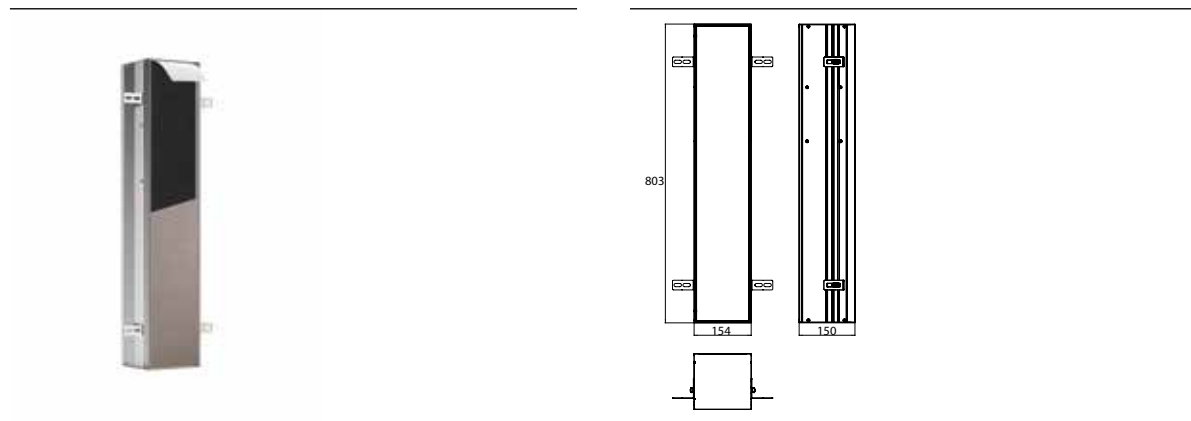

Module for WC build-in model, door tileable (tiles + adhesive, max.: 12mm) aluminium

Art.No.9756 110 11

with boxes for WC-paper and spare paper or moist-tissue box and integrated toilet brush set, right-hinged door