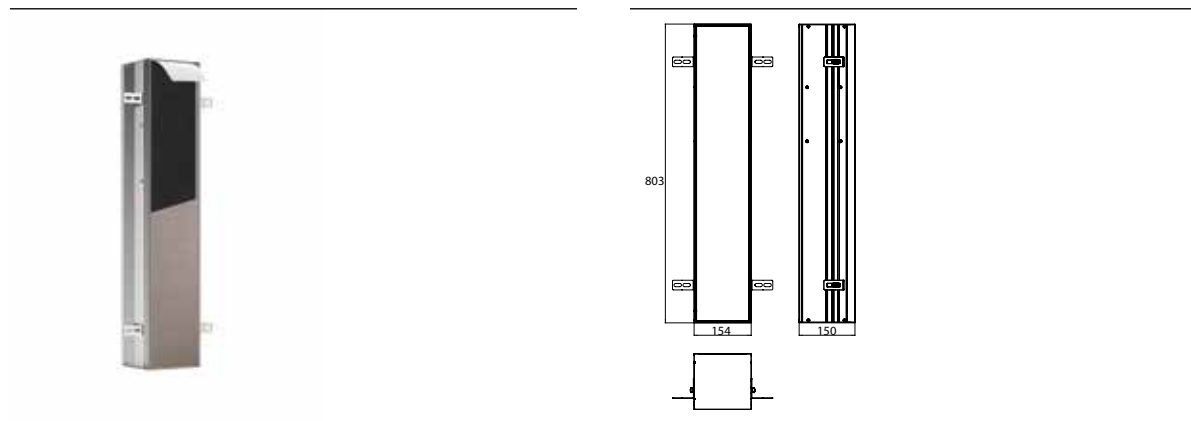

Module for WC build-in model, door tileable (tiles + adhesive, max.: 12mm) aluminium

Art.No.9756 110 10

with boxes for WC-paper and spare paper or moist-tissue box and integrated toilet brush set, left-hinged door