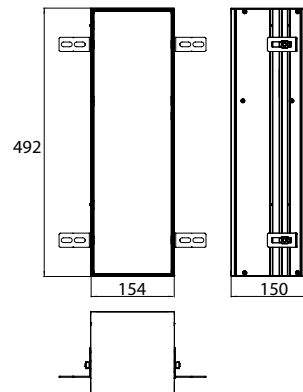

Module for toilet brush set - built-in-model aluminium

Art.No.9756 110 09

with integrated toilet brush set, variable left/right door hinge