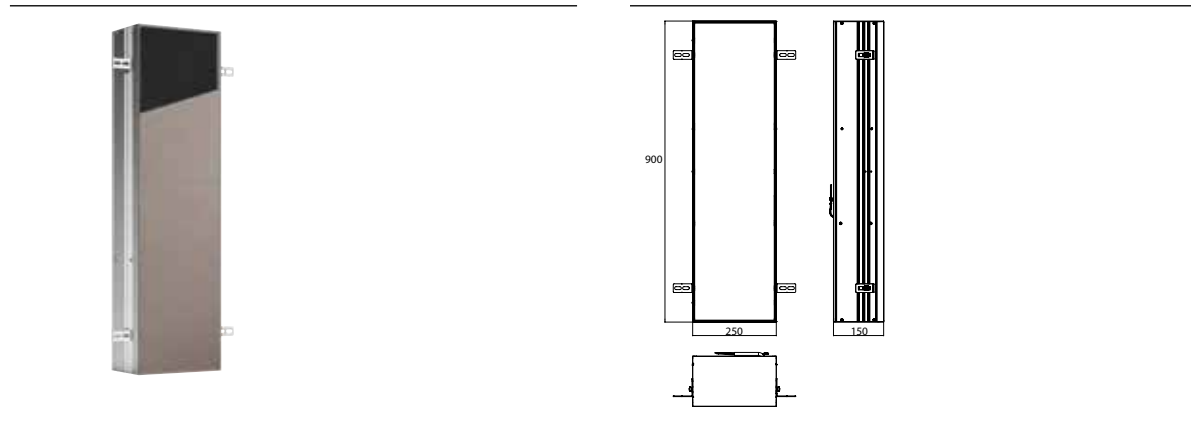

Cabinet module build-in model, door tileable (tiles + adhesive, max.: 12mm) aluminium

Art.No.9756 110 08

with glass shelf, metal shelf, socket, door-contact-switch and LED light unit (energy efficiency class: A-A++). Variable left/right door hinge