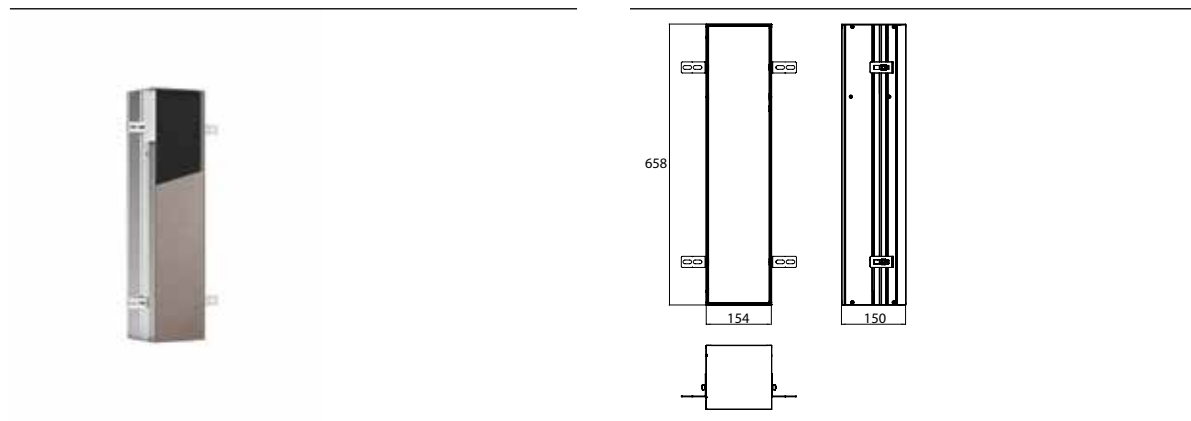

Module for WC build-in model, door tileable (tiles + adhesive, max.: 12mm) aluminium

Art.No.9756 110 07

with box for WC-paper and integrated toilet brush set, right-hinged door