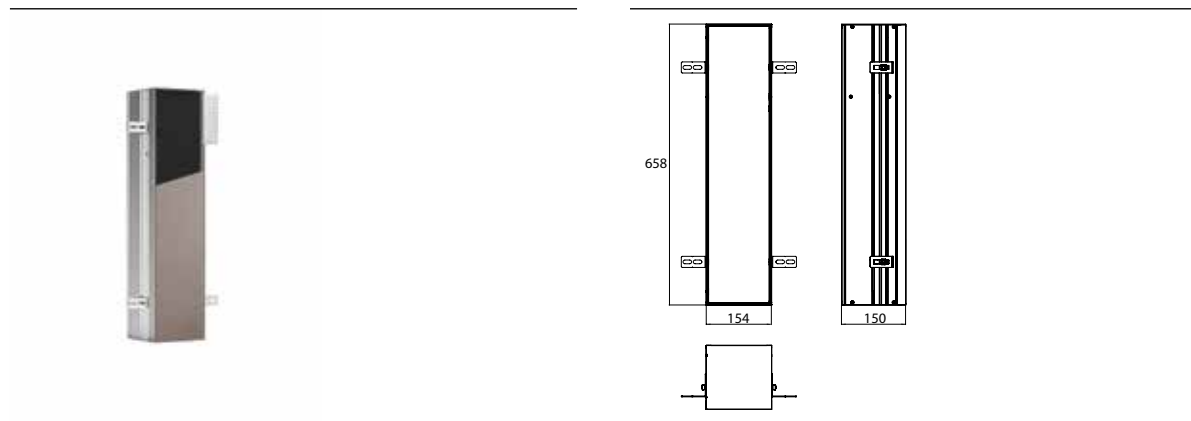

Module for WC build-in model, door tileable (tiles + adhesive, max.: 12mm) aluminium

Art.No.9756 110 06

with box for WC-paper and integrated toilet brush set, left-hinged door