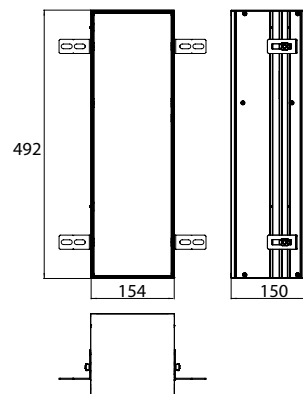

Module for WC build-in model, door tileable (tiles + adhesive, max.: 12mm) aluminium

Art.No.9756 110 05

with three boxes for WC-paper, spare paper or moist-tissue box, right-hinged door