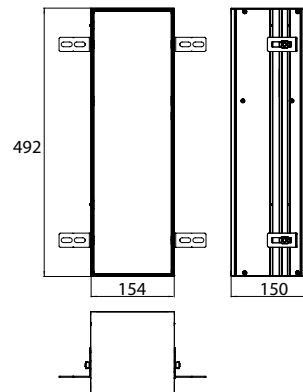

Module for WC build-in model, door tileable (tiles + adhesive, max.: 12mm) aluminium

Art.No.9756 110 04

with three boxes for WC-paper, spare paper or moist-tissue box, left-hinged door