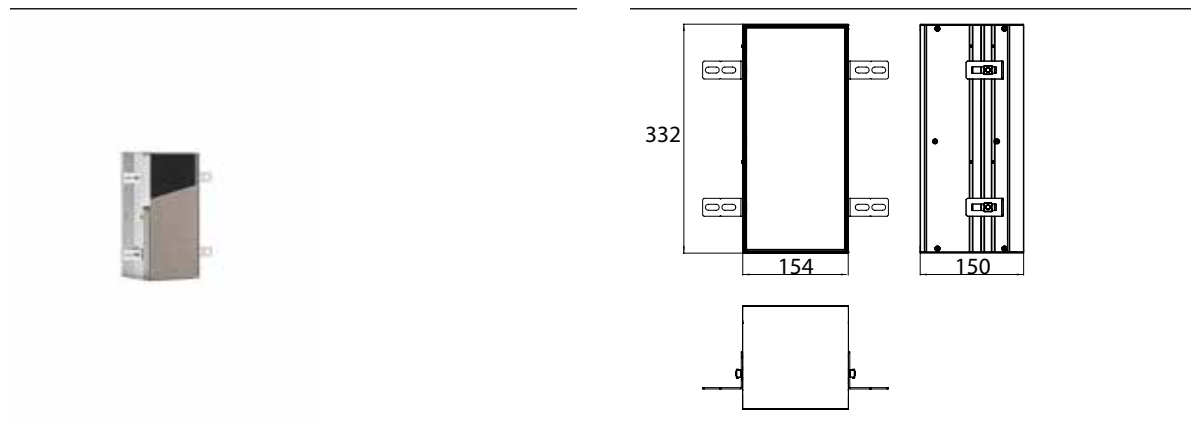

Module for WC build-in model, door tileable (tiles + adhesive, max.: 12mm) aluminium

Art.No.9756 110 03

with two boxes for WC-paper, spare paper or moist-tissue box, right-hinged door