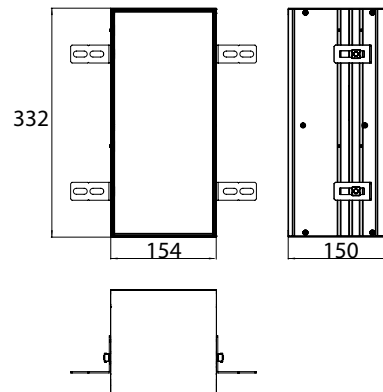

Module for WC build-in model, door tileable (tiles + adhesive, max.: 12mm) aluminium

Art.No.9756 110 02

with two boxes for WC-paper, spare paper or moist-tissue box, left-hinged door