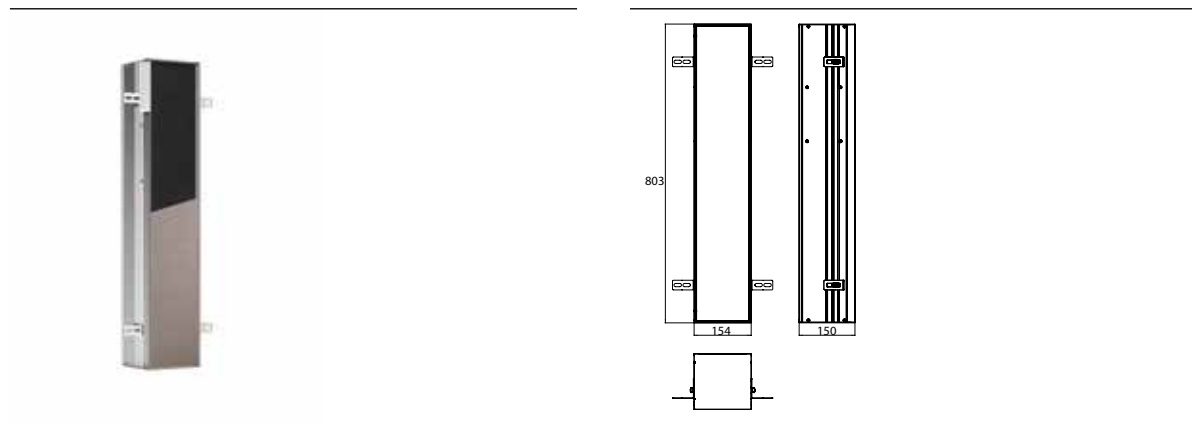

Module for WC build-in model, door tileable (tiles + adhesive, max.: 12mm) aluminium

Art.No.9756 110 01

with boxes for WC-paper and spare paper or moist-tissue box and integrated toilet brush set, right-hinged door