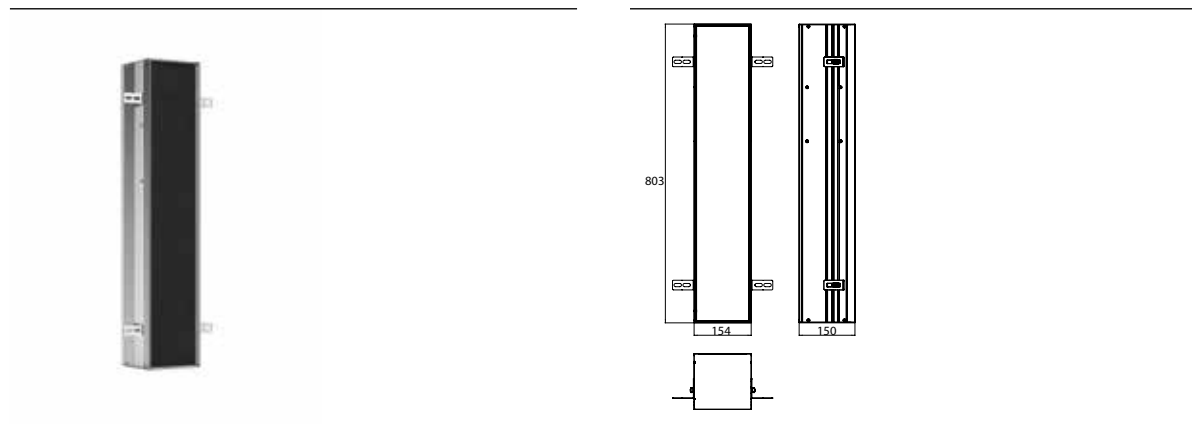

Module for WC build-in model, door tileable (tiles + adhesive, max.: 12mm) aluminium

Art.No.9756 110 00

with boxes for WC-paper and spare paper or moist-tissue box and integrated toilet brush set, left-hinged door