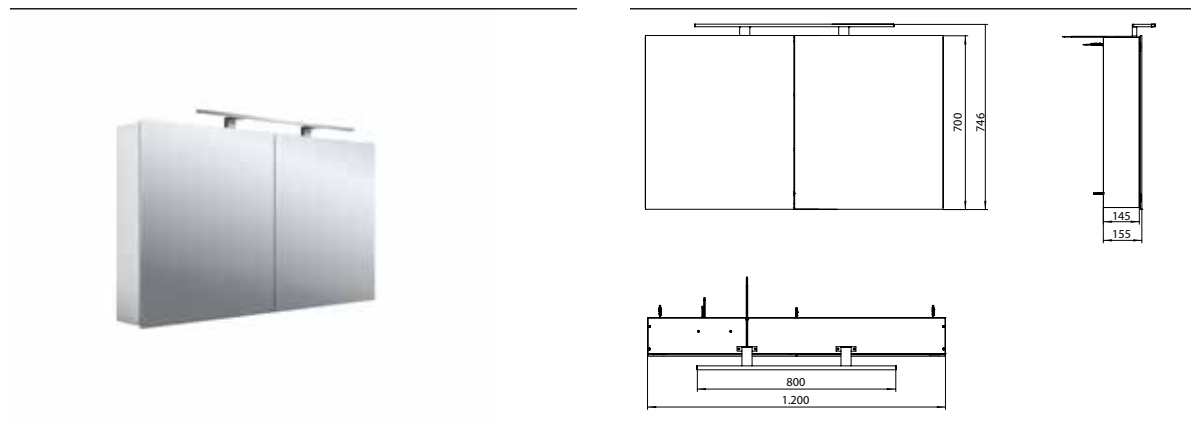

Illuminated mirror cabinet mee (LED), 1.200 mm aluminium

Art.No.9498 050 53

wall-mounted model, 2 adjustable shelves, 2 doors, 1 socket, 1 switch, height: 746 mm, 800 mm LED-Light