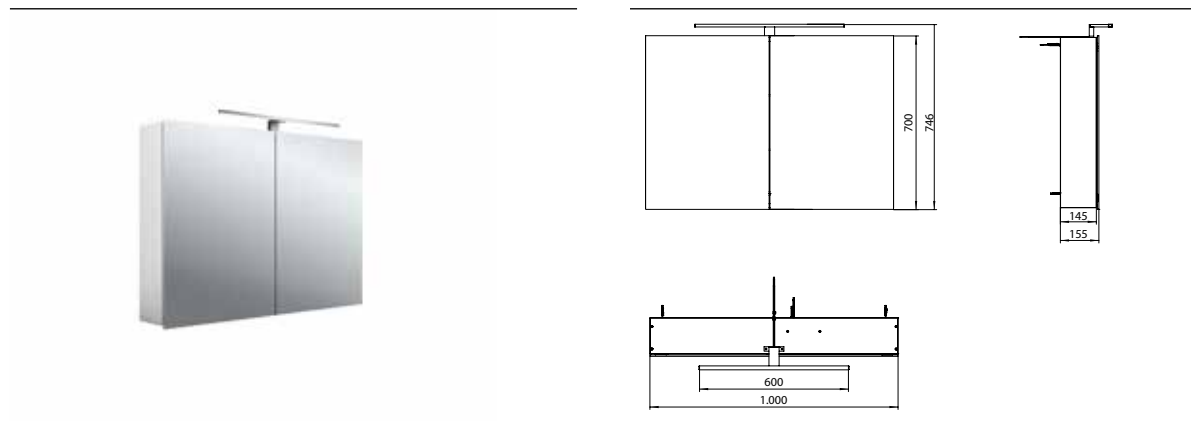

Illuminated mirror cabinet mee (LED), 1.000 mm aluminium

Art.No.9498 050 52

wall-mounted model, 2 adjustable shelves, 2 doors, 1 socket, 1 switch, height: 746 mm, 600 mm LED-Light