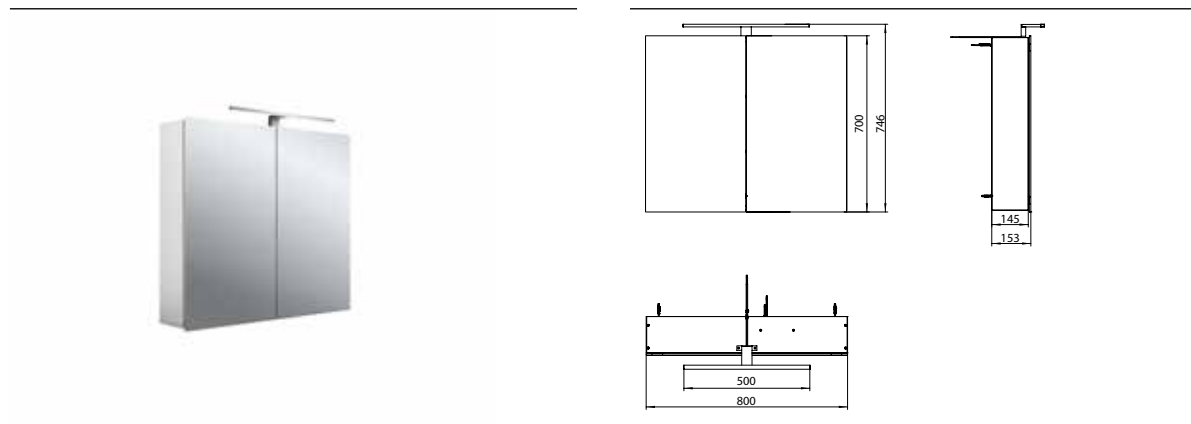

Illuminated mirror cabinet mee (LED), 800 mm aluminium

Art.No.9498 050 51

wall-mounted model, 2 adjustable shelves, 2 doors, 1 socket, 1 switch, height: 746 mm, 500 mm LED-Light