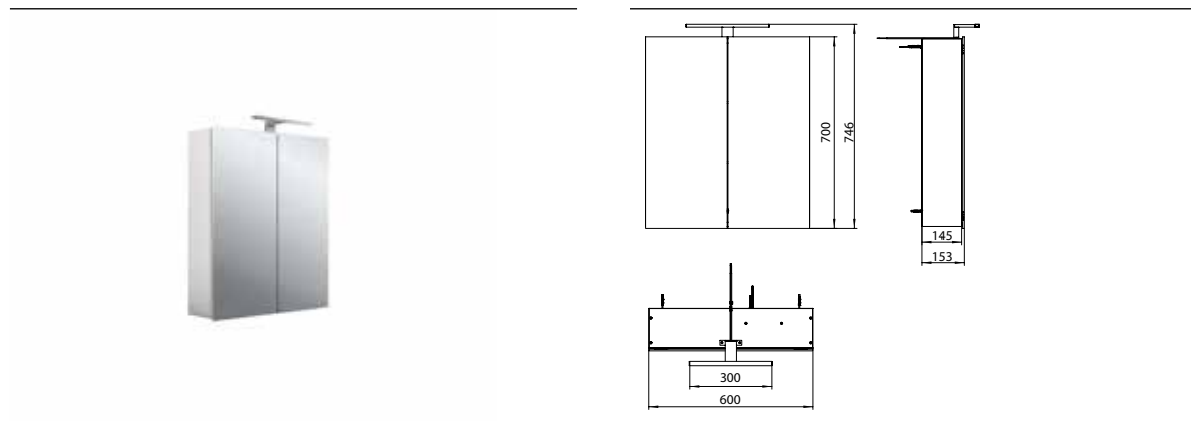

Illuminated mirror cabinet mee (LED), 600 mm aluminium

Art.No.9498 050 50

wall-mounted model, 2 adjustable shelves, 2 doors, 1 socket, 1 switch, height: 746 mm, 300 mm LED-Light