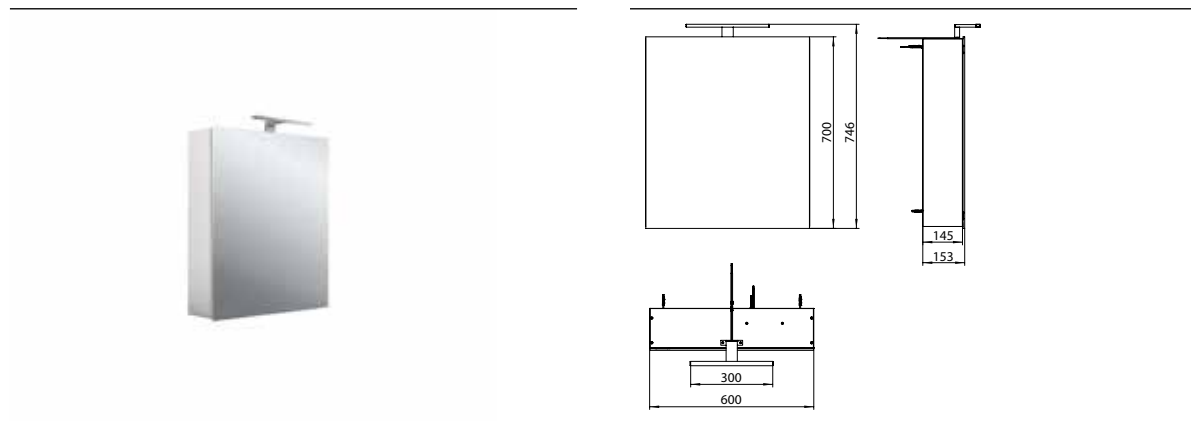

Illuminated mirror cabinet mee (LED), 600 mm aluminium

Art.No.9498 050 49

wall-mounted model, 2 continuously adjustable shelves, 1 door, 1 socket, 1 switch, height: 746 mm,  
300 mm LED-Light