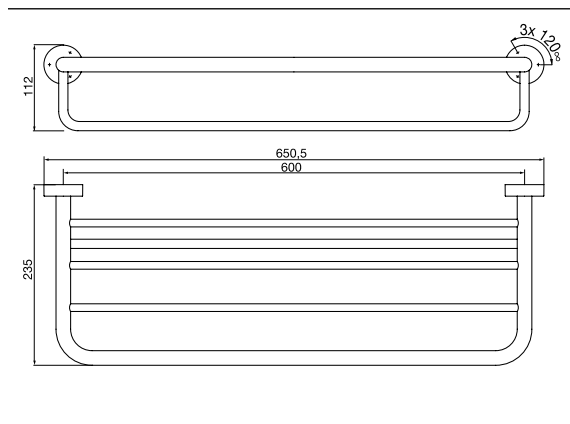

Bath towel rack with bath towel holder 600 mm chrome

Art.No.4568 001 62