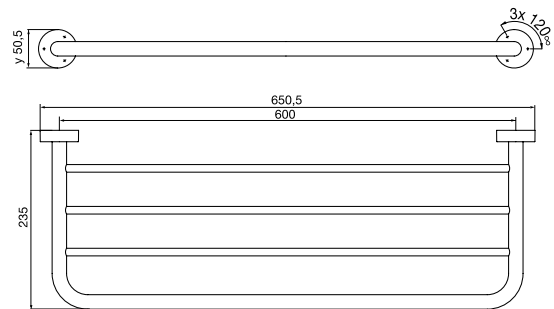

Bath towel rack chrome

Art.No.4568 001 61

600 mm