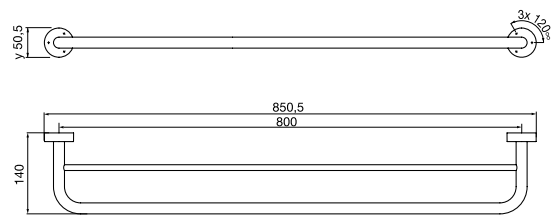

Bath towel holder with pole 800 mm chrome

Art.No.4561 001 80

800 mm