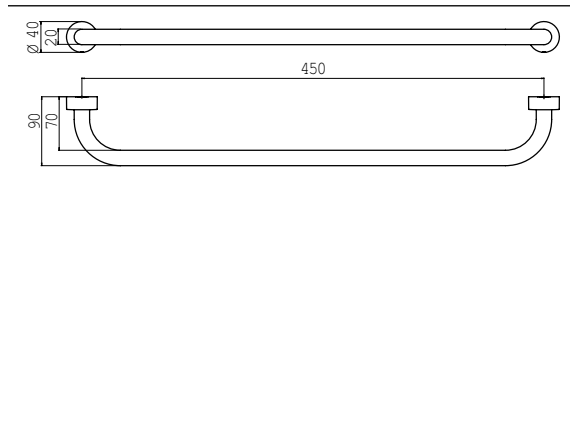

Bath towel holder chrome

Art.No.4560 001 45

450 mm