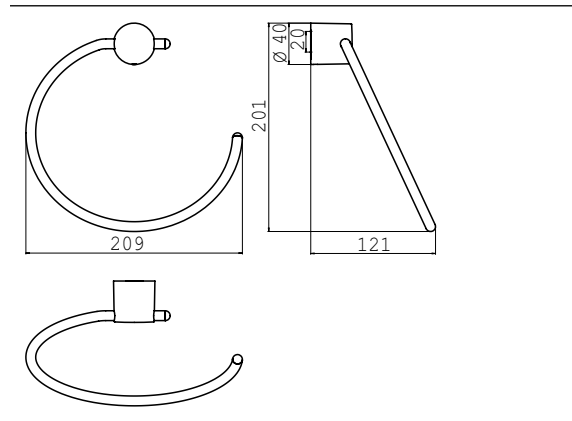

Towel ring, open on right side chrome

Art.No.4555 001 00

fixed