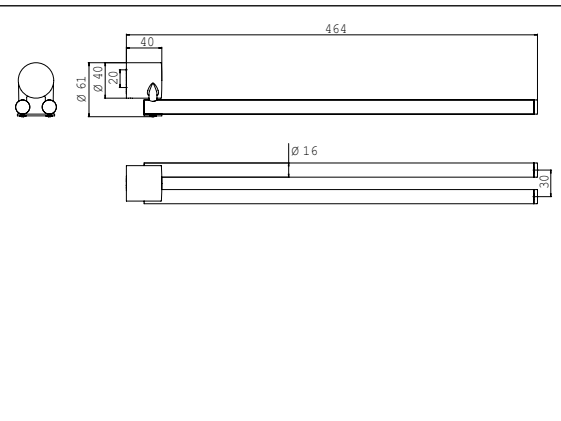

Towel holder, 464 mm chrome

Art.No.4550 001 46

turnable