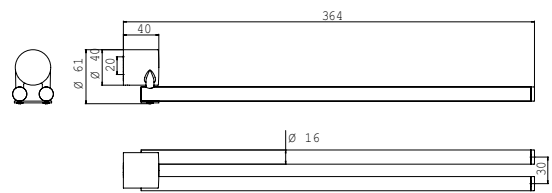

Towel holder, 364 mm chrome

Art.No.4550 001 36

turnable