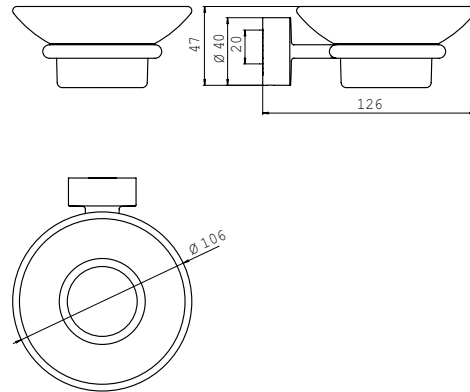

Soap holder chrome

Art.No.4530 001 00

crystal glass, clear