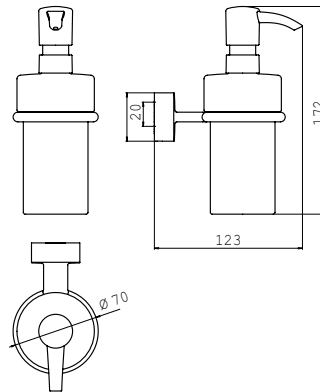

## Liquid soap dispenser chrome

Art.No.4521 001 02

Container of white plastic, pump unit plastic, 245 ml