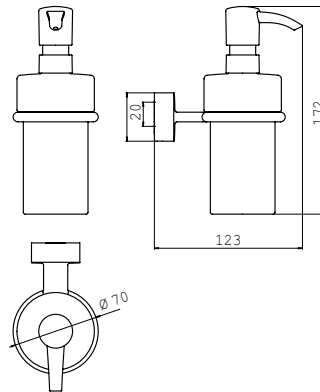

Liquid soap dispenser chrome

Art.No.4521 001 00

Container crystal clear, pump unit plastic, 130 ml