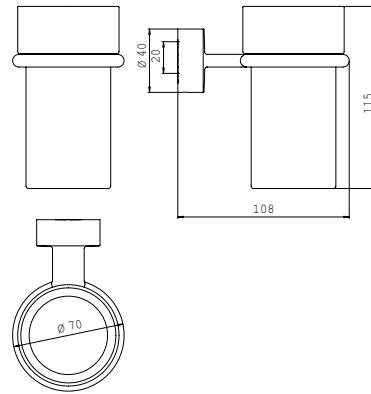

Glass holder chrome

Art.No.4520 001 00

crystal glass, clear