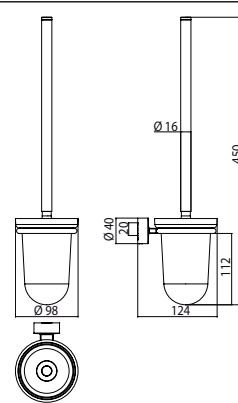

Toilet brush set chrome

Art.No.4515 001 01

Bowl of satin crystal, brush grip chrome, wall mounted