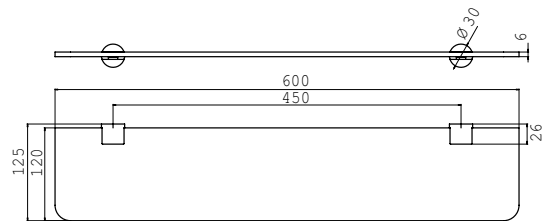

Shelf chrome

Art.No.4510 001 60

600 mm, shelf crystal clear