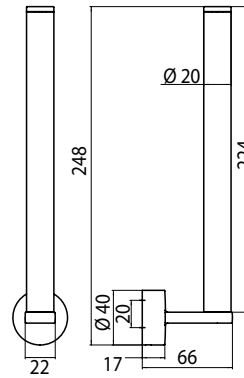

Double spare paper holder chrome

Art.No.4505 001 02

For 2 rolls