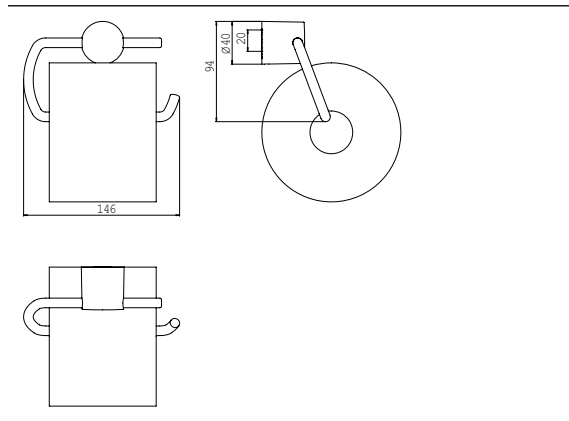

Paper holder without cover chrome

Art.No.4500 001 01