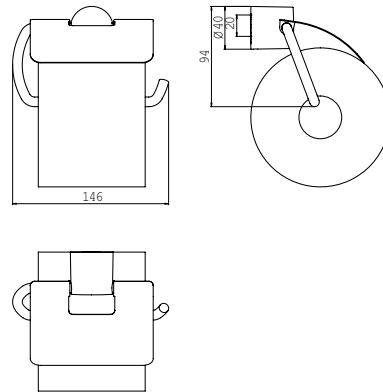

Paper holder with cover chrome

Art.No.4500 001 00