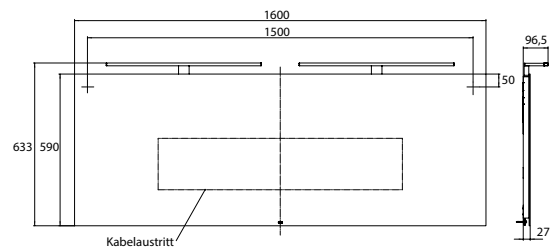

LED-illuminated mirror Mee, 1600 x 590 mm mirror

Art.No.4496 000 12