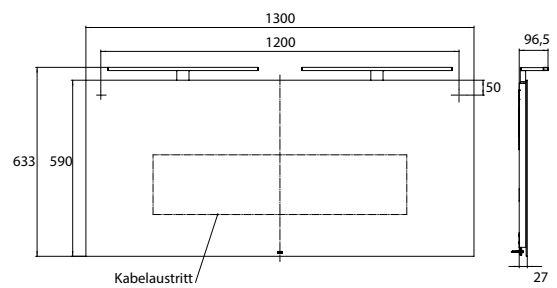

LED-illuminated mirror Mee, 1300 x 590 mm mirror

Art.No.4496 000 11