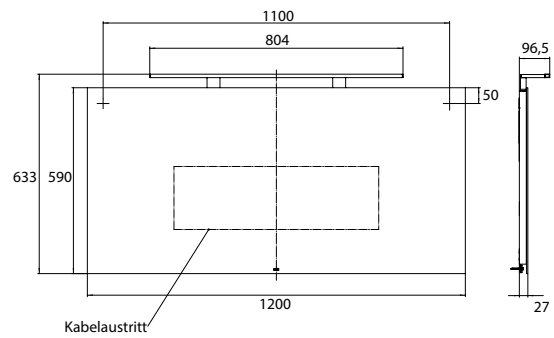

## LED-illuminated mirror Mee, 1200 x 590 mm mirror

Art.No.4496 000 10