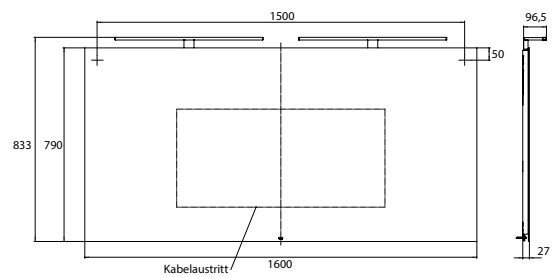

**LED-illuminated mirror Mee, 1600 x 790 mm mirror**

**Art.No.4496 000 07**