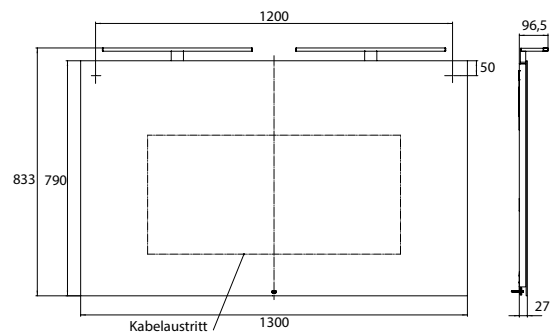

LED-illuminated mirror Mee, 1300 x 790 mm mirror

Art.No.4496 000 06