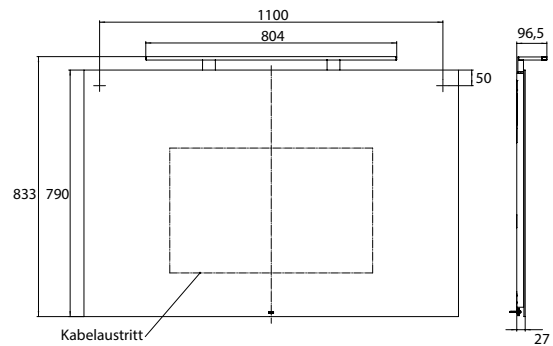

LED-illuminated mirror Mee, 1200 x 790 mm mirror

Art.No.4496 000 05