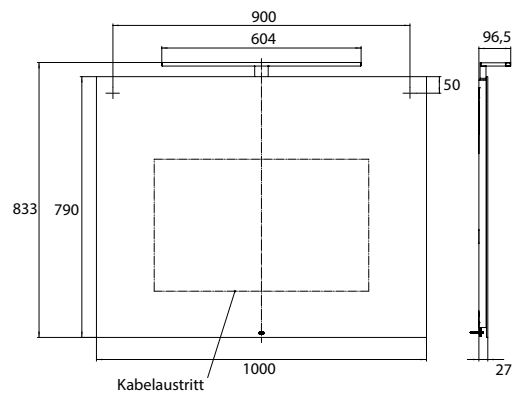

LED-illuminated mirror Mee, 1000 x 790 mm mirror

Art.No.4496 000 04