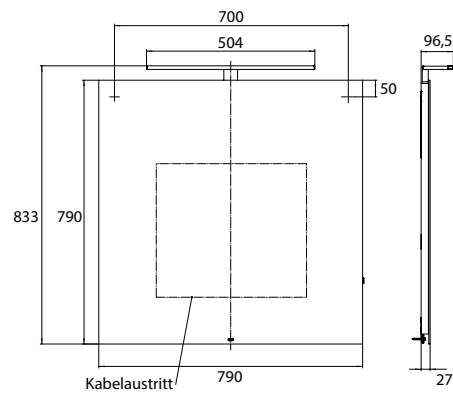

## mirror

### Art.No.4496 000 03

LED-illuminated mirror Mee, 790 x 790 mm