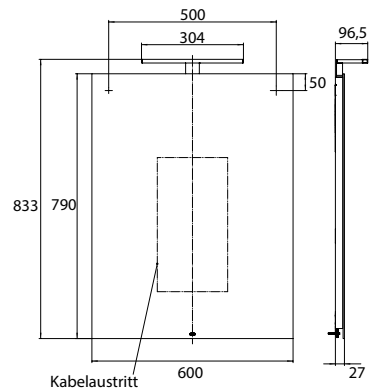

**LED-illuminated mirror Mee, 600 x 790 mm mirror**

**Art.No.4496 000 02**