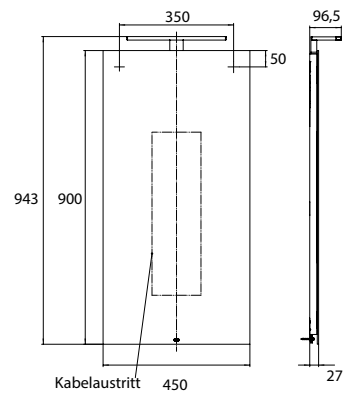

LED-illuminated mirror Mee, 450 x 900 mm mirror

Art.No.4496 000 01