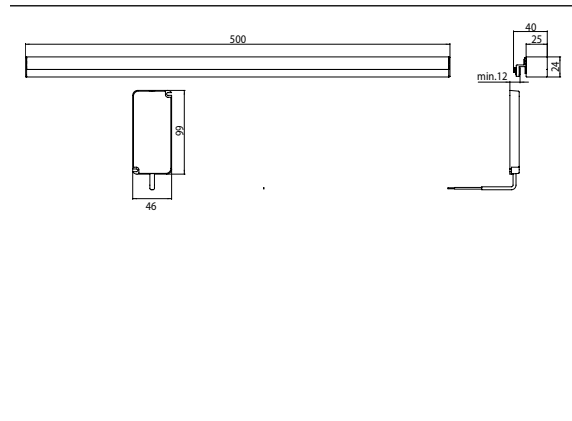

LED mirror clamp on light chrome

Art.No.4492 001 06

horizontal, 500 mm, (4.000 K)