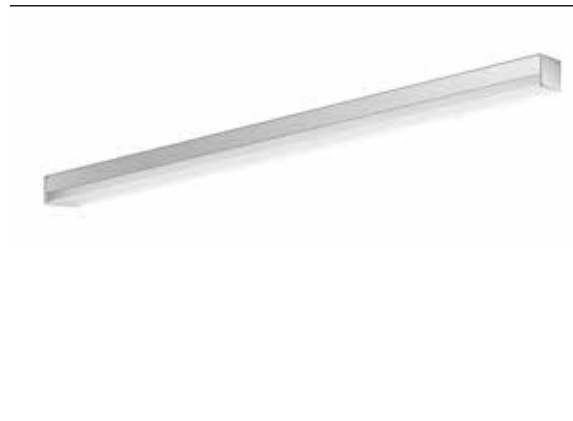

LED mirror clamp on light chrome

Art.No.4492 001 06

horizontal, 500 mm, (4.000 K)