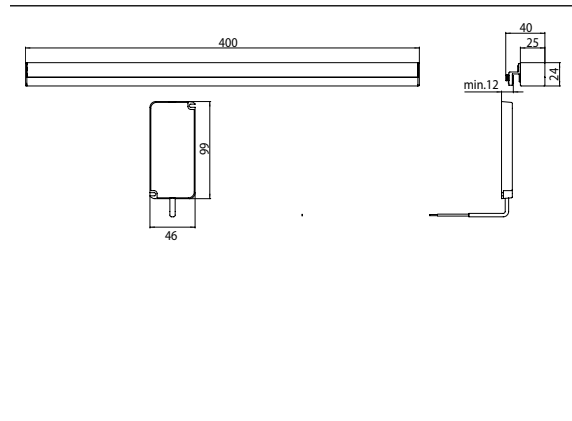

LED mirror clamp on light chrome

Art.No.4492 001 05

horizontal, 400 mm, (4.000 K)