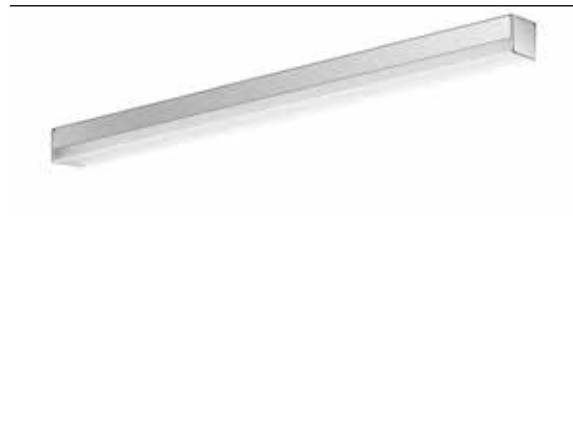

LED mirror clamp on light chrome

Art.No.4492 001 05

horizontal, 400 mm, (4.000 K)